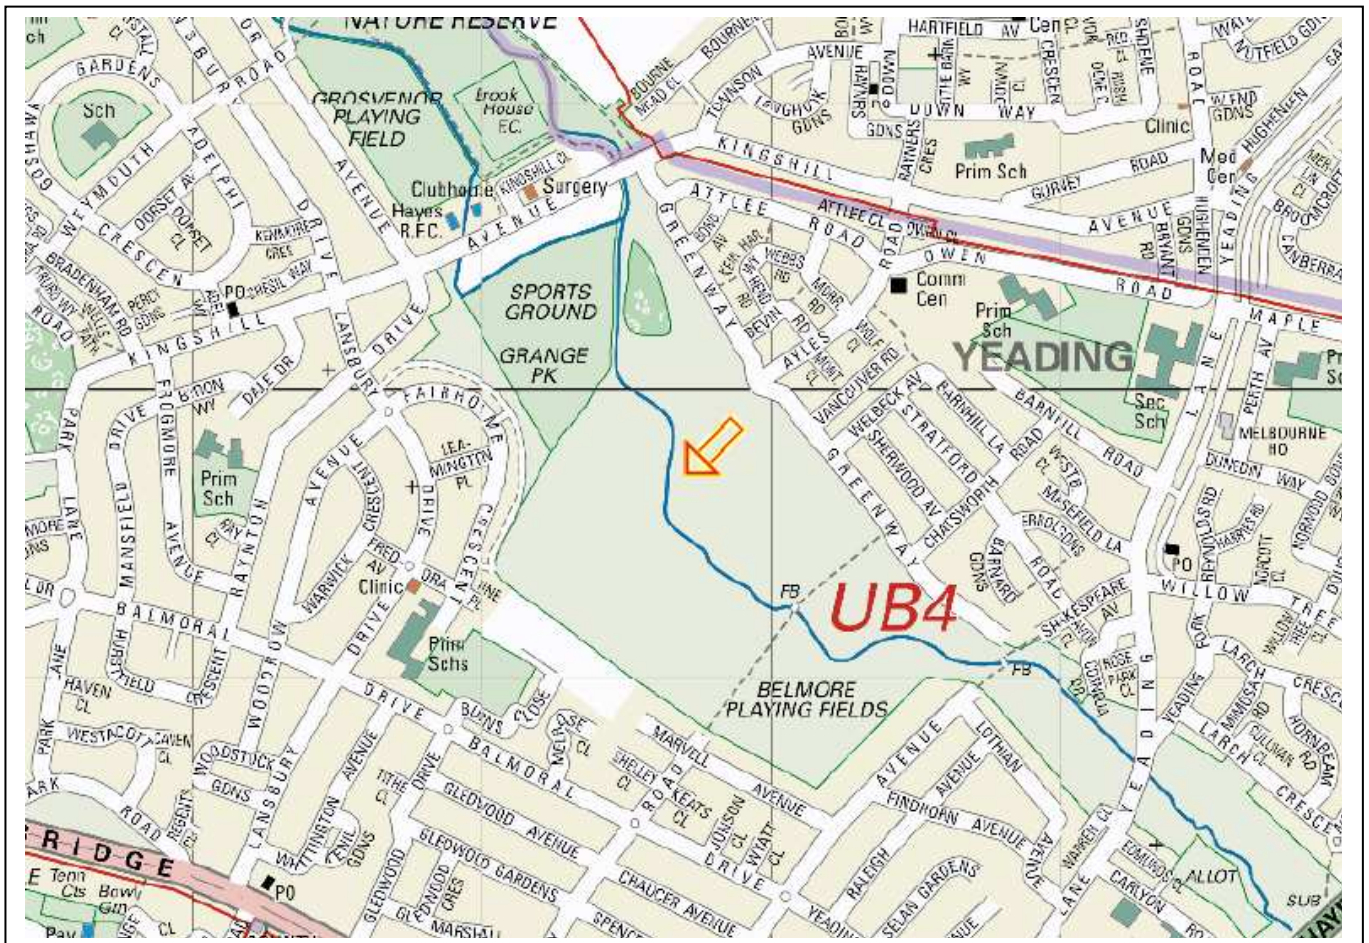

RIVER CRANE COMMUNITY PROJECT

Yeading Brook River Festival

Yeading Brook Meadows

Location of the Festival is by the Greenway,
opposite Welbeck Avenue, Hayes

FREE EVENT!!!

Supported by

The National Lottery®
through the Heritage Lottery Fund

The London Borough of Hillingdon

HARROW · EALING · HILLINGDON
HOUNSLOW · RICHMOND